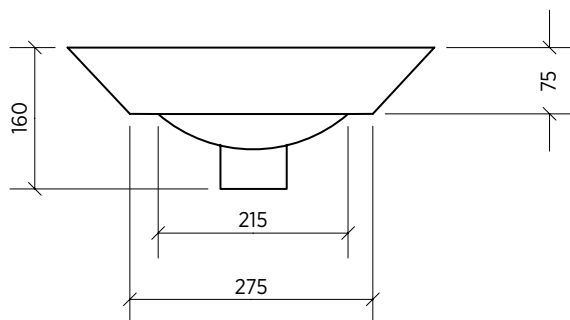

IOS SBC-008

Inset above counter basin, round

This inset vessel style basin has low sides that sit above benchtop level, with the centre of the bowl extending below the benchtop. The subtle styling will complement any contemporary bathroom.

ORDER CODE	SBC-008
TAPHOLE	No taphole.
WASTE	Suits standard 40 mm non-overflow waste (not supplied).
CAPACITY	6 litres.
OVERFLOW	No overflow.
MATERIAL	White vitreous china.
COLOUR	White.
FIXING	Always use the actual basin to verify cutout. Use acetic cured silicone sealant. Do not use epoxy type adhesives.

SEIMA

bathroom | kitchen | laundry

seima.com.au

Please note

- All measurements are in millimetres.
- Dimensions are nominal and subject to normal ceramic manufacturing variations of ± 5 mm.
- Fixing: Use acetic cured silicone sealant. Do not use epoxy type adhesives.
- Always use the actual basin to verify cutout.
- Specifications may vary without notice as part of our continuous improvement practices.
- Clean with a damp cloth. Do not use abrasive cleaners, liquids or pastes.