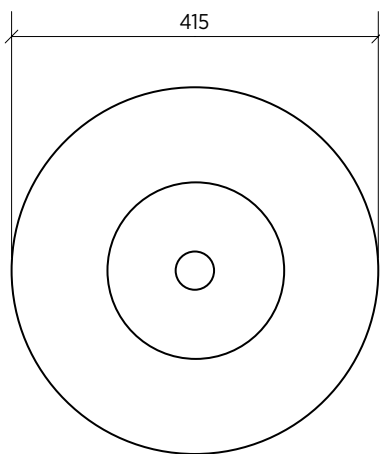

IOS SBC-008

Inset above counter basin, round

This inset vessel style basin has low sides that sit above benchtop level, with the centre of the bowl extending below the benchtop. The subtle styling will complement any contemporary bathroom.

ORDER CODE	SBC-008
TAPHOLE	No taphole.
WASTE	Suits standard 40 mm non-overflow waste (not supplied).
CAPACITY	6 litres.
OVERFLOW	No overflow.
MATERIAL	White vitreous china.
COLOUR	White.
FIXING	Always use the actual basin to verify cutout. Use acetic cured silicone sealant. Do not use epoxy type adhesives.